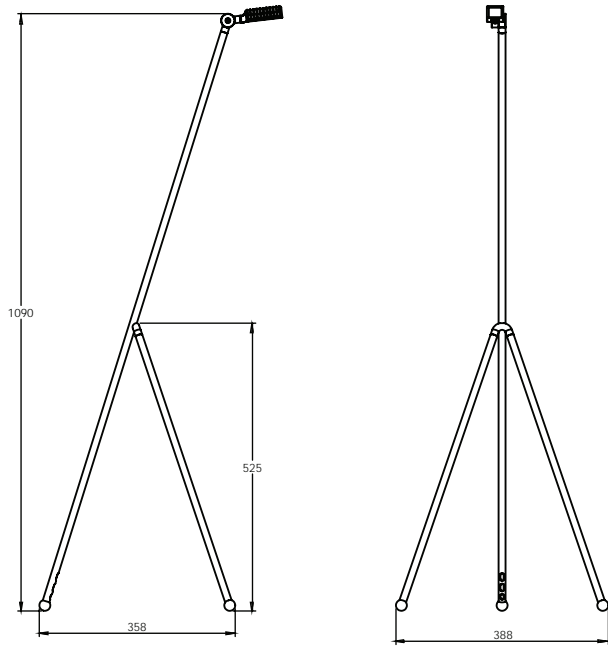

SPIKY LOUNGE