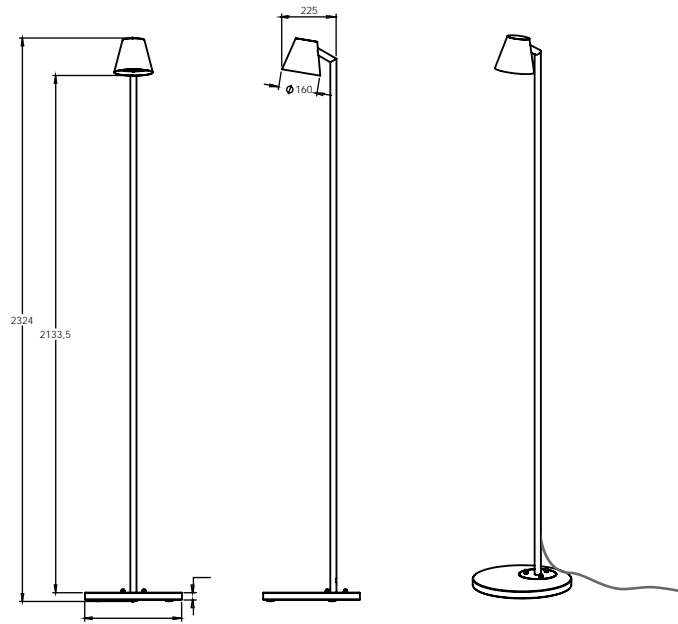

PARKER FLOOD