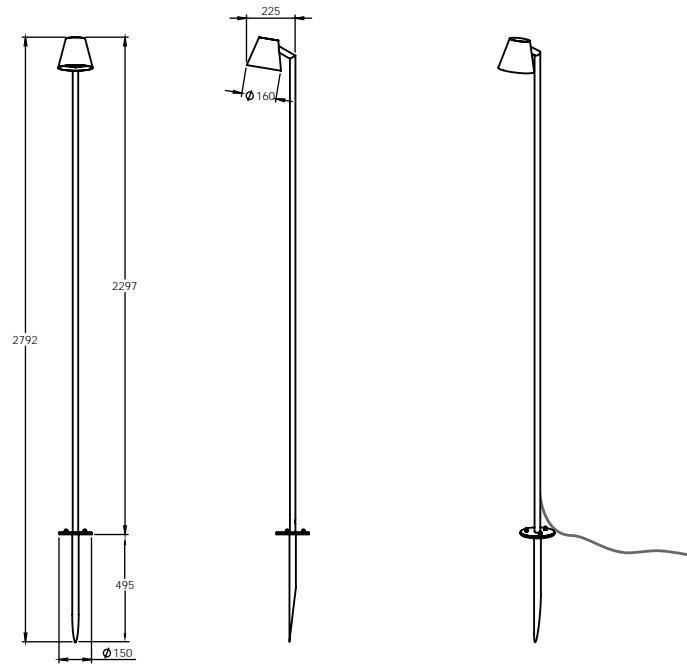

PARKER PATH