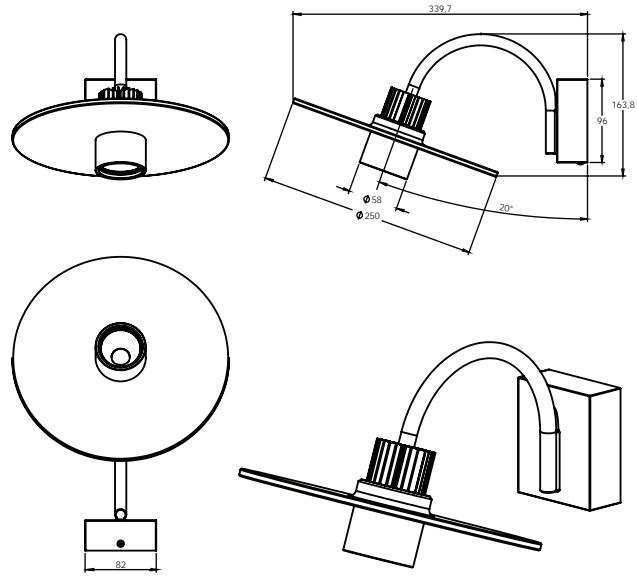

PRATO WALL

COLOR REFERENCE

- PRTWW ○
- PRTWS ●
- PRTWA ●

REFERENCE	PRTW
LAMP	6W XICATO LED
LUMINOUS FLUX	540LM
COLOR TEMPERATURE	3000K
POWER SUPPLY	230V
IP-RATING	IP66
DEGREE OF PROTECTION	I
MATERIAL	ALUMINUM / STAINLESS STEEL
WEIGHT	2 KG
DRIVER	500MA INCLUDED