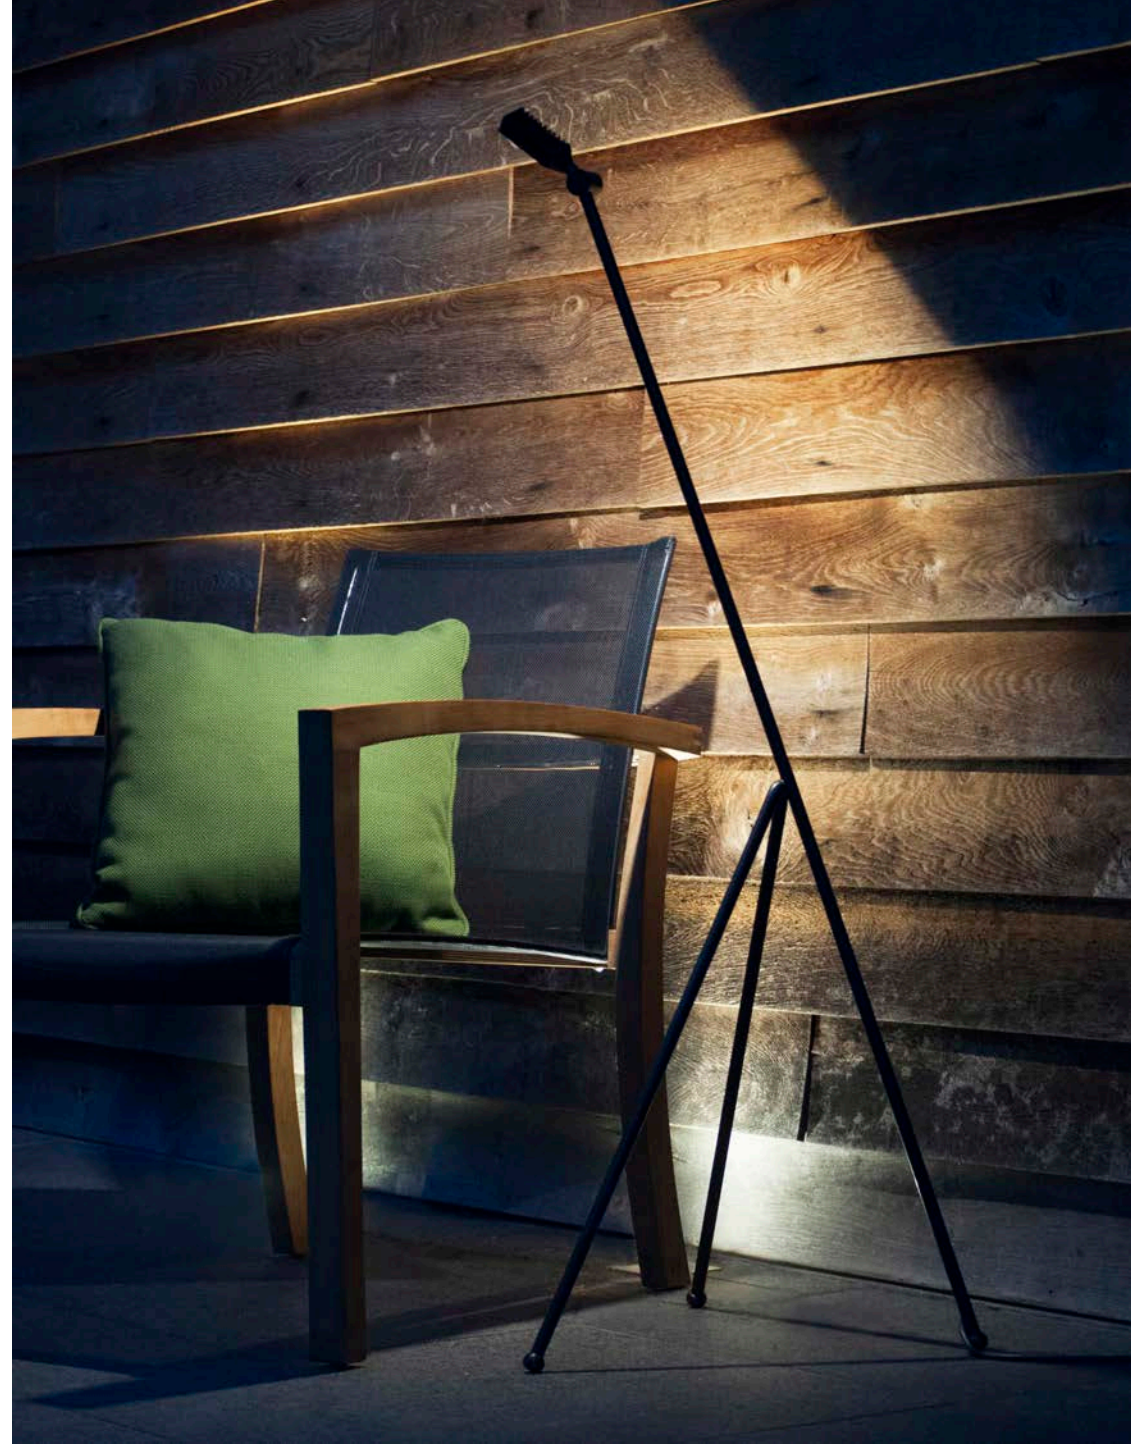

## SPIKY LOUNGE

REFERENCE	SPL
LAMP	3.5W POWERLED
LUMINOUS FLUX	310LM
COLOR TEMPERATURE	2700K
POWER SUPPLY	230V
IP-RATING	IP66
DEGREE OF PROTECTION	I
MATERIAL	BRASS
WEIGHT	2 KG
DRIVER	350MA INCLUDED

**ROYAL BOTANIA** | LIGHTING COLLECTION